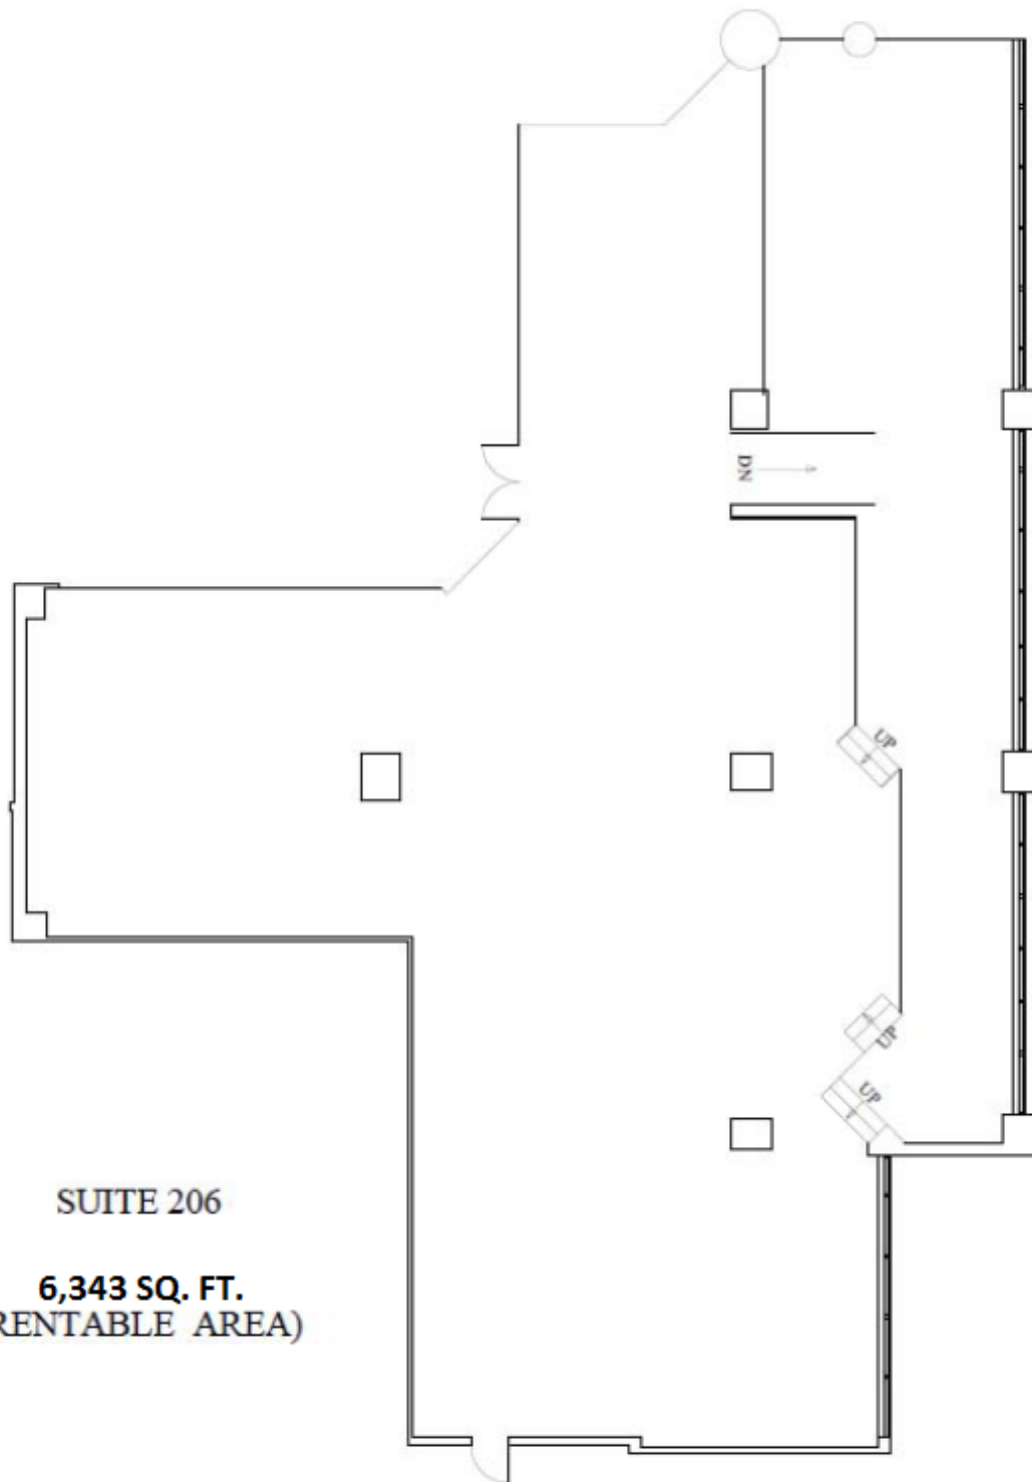

SUITE 206  
6,343 SQ. FT.  
(RENTABLE AREA)

LOCATED

2ND FLOOR  
50 BURNHAMTHORPE RD. WEST  
MISSISSAUGA, ONTARIO

PREPARED BY  
THE PLATT MEASURING COMPANY

DATE  
APRIL 21, 2008

NO.  
50-2-1

SCALE  
NOT TO SCALE